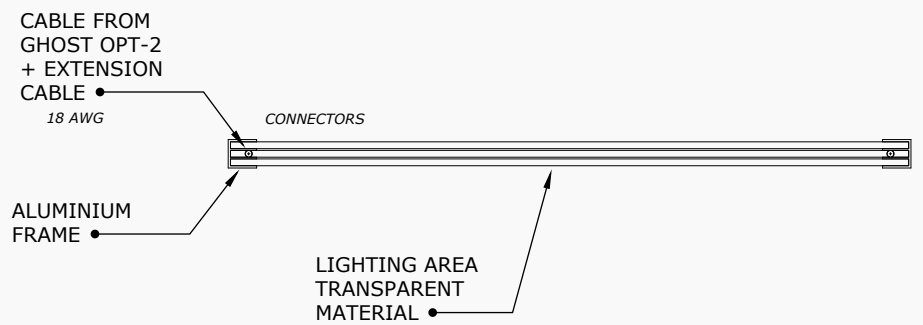

Line of ultra-thin transparent glass-like panels with uniform light emission, completely clear when off, completely diffused when on, lighting up on both sides.

Technical Specs

INPUT VOLTAGE	24V DC
DRIVER	AC DC 24V DC OUTPUT (class 2 Power Unit)
DIMMABILITY	YES by all existing systems (0-10V, Dali, DMX, ELV/MLV, Lutron Ecosystem, ...)
POWER CONSUMPTION	4.5 W/ft - 14 W/mt of perimeter
LUMEN DELIVERED	290 lm per linear ft (890 lm per linear meter) of perimeter
IP GRADE	IP 40 - suitable for Dry Location - or IP54 (Damp location) under request
CRI	> 95
WEIGHT	5.7 lbs/sq. ft (25 Kg/sq. mt)
LIFE TIME	70.000 hrs
WARRANTY	3 Years (36 months)
CERTIFICATIONS	 <ul style="list-style-type: none"> • Ceiling surface Mounted • Ceiling recessed Type IC Inherently protected • Wall surface Mounted • Storage Area of a Clothes Closet

Size

RECTANGLE (R)

CUSTOM (C)
(Need CAD drawings)

* Custom Width: from 1 FT to 4 FT
from 304,8 mm to 1219,2 mm

** Custom Length: from 1 FT to 10 FT
from 304,8 mm to 3048 mm

Photometric

Option A - with cable from the thickness

Option B - with cable from the rear side