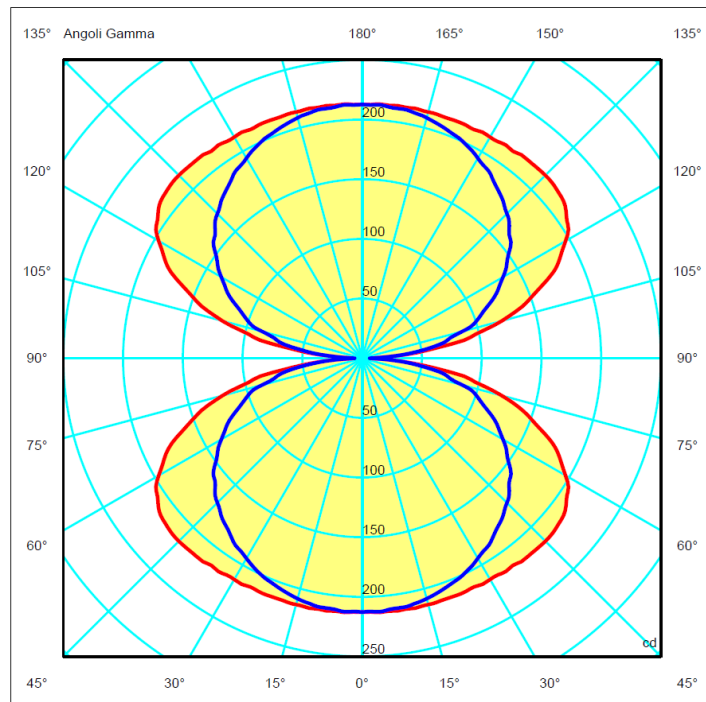

Line of ultra-thin transparent glass-like panels with uniform light emission, completely clear when off, completely diffused when on, lighting up on both sides.

Technical Specs

INPUT VOLTAGE	24V DC
DRIVER	AC DC 24V DC OUTPUT (class 2 Power Unit)
DIMMABILITY	YES by all existing systems (0-10V, Dali, DMX, ELV/MLV, Lutron Ecosystem, ...)
POWER CONSUMPTION	4.5 W/ft - 14 W/mt of perimeter
LUMEN DELIVERED	290 lm per linear ft (890 lm per linear meter) of perimeter
IP GRADE	IP 40 - suitable for Dry Location - or IP54 (Damp location) under request
CRI	> 95
WEIGHT	5.7 lbs/sq. ft (25 Kg/sq. mt)
LIFE TIME	70.000 hrs
WARRANTY	3 Years (36 months)
CERTIFICATIONS	 <ul style="list-style-type: none"> • Ceiling surface Mounted • Ceiling recessed Type IC Inherently protected • Wall surface Mounted • Storage Area of a Clothes Closet

Size

RECTANGLE (R)

CUSTOM (C)
(Need CAD drawings)

* Custom Width: from 1 FT to 4 FT
from 304,8 mm to 1219,2 mm

** Custom Length: from 1 FT to 10 FT
from 304,8 mm to 3048 mm

Photometric

Option A - with cable from the thickness