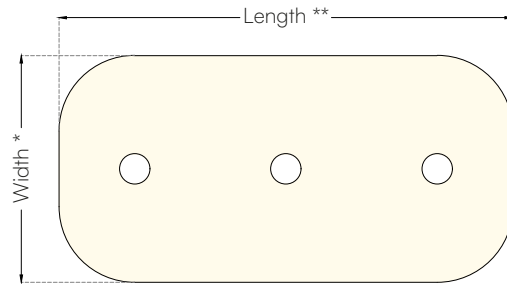

Line of ultra-thin transparent glass-like panels with uniform light emission, completely clear when off, completely diffused when on, lighting up on both sides.

Technical Specs

INPUT VOLTAGE	24V DC
DRIVER	AC DC 24V DC OUTPUT (class 2 Power Unit)
DIMMABILITY	YES by all existing systems (0-10V, Dali, DMX, ELV/MLV, Lutron Ecosystem, ...)
POWER CONSUMPTION	4.5 W/ft - 14 W/mt of perimeter
LUMEN DELIVERED	290 lm per linear ft (890 lm per linear meter) of perimeter
IP GRADE	IP 40 - suitable for Dry Location - or IP54 (Damp location) under request
CRI	> 95
WEIGHT	5.7 lbs/sq. ft (25 Kg/sq. mt)
LIFE TIME	70.000 hrs
WARRANTY	3 Years (36 months)
CERTIFICATIONS	 <ul style="list-style-type: none"> • Ceiling surface Mounted • Ceiling recessed Type IC Inherently protected • Wall surface Mounted • Storage Area of a Clothes Closet

Size

RECTANGLE (R)

CUSTOM (C)
(Need CAD drawings)

* Custom Width: from 1 FT to 4 FT
from 304,8 mm to 1219,2 mm

** Custom Length: from 1 FT to 10 FT
from 304,8 mm to 3048 mm

Photometric

Option A - with cable from the thickness

Option B - with cable from the rear side