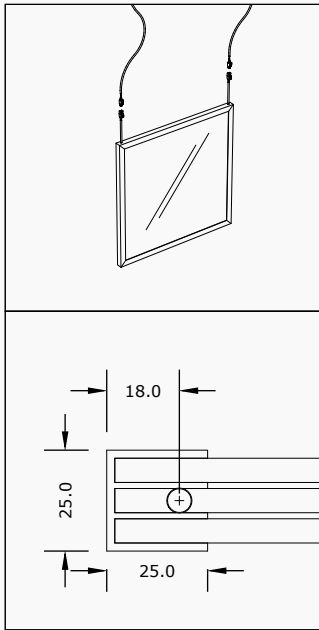

Line of ultra-thin transparent glass-like panels with uniform light emission, completely clear when off, completely diffused when on, lighting up on both sides.

Technical Specs

INPUT VOLTAGE	24V DC
DRIVER	AC DC 24V DC OUTPUT (class 2 Power Unit)
DIMMABILITY	YES by all existing systems (0-10V, Dali, DMX, ELV/MLV, Lutron Ecosystem, ...)
POWER CONSUMPTION	4.5 W/ft - 14 W/mt of perimeter
LUMEN DELIVERED	290 lm per linear ft (890 lm per linear meter) of perimeter
IP GRADE	IP 40 - suitable for Dry Location - or IP54 (Damp location) under request
CRI	> 95
WEIGHT	5.7 lbs/sq. ft (25 Kg/sq. mt)
LIFE TIME	70.000 hrs
WARRANTY	3 Years (36 months)
CERTIFICATIONS	 <ul style="list-style-type: none"> • Ceiling surface Mounted • Ceiling recessed Type IC Inherently protected • Wall surface Mounted • Storage Area of a Clothes Closet

Size

RECTANGLE (R)

CUSTOM (C)
(Need CAD drawings)

* Custom Width: from 1 FT to 4 FT
from 304,8 mm to 1219,2 mm

** Custom Length: from 1 FT to 10 FT
from 304,8 mm to 3048 mm

Photometric

Option A - with cable from the thickness

Option B - with cable from the rear side