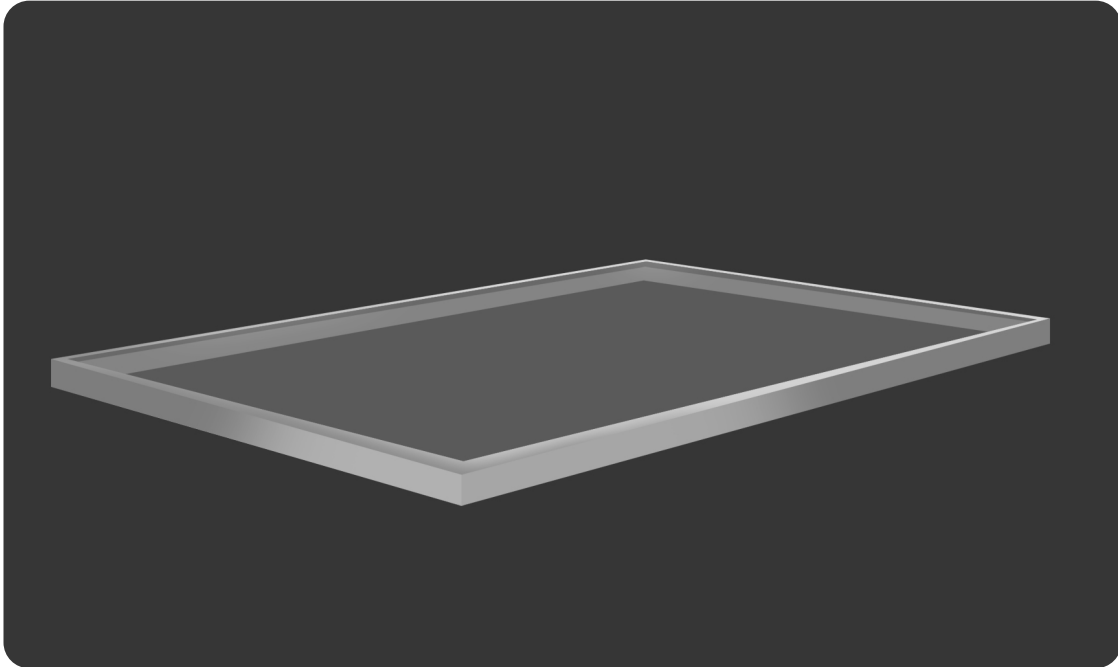

Line of ultra-thin transparent glass-like panels with uniform light emission, completely clear when off, completely diffused when on, lighting up on both sides.

Technical Specs

INPUT VOLTAGE	24V DC
DRIVER	AC DC 24V DC OUTPUT (class 2 Power Unit)
DIMMABILITY	YES by all existing systems (0-10V, Dali, DMX, ELV/MLV, Lutron Ecosystem, ...)
POWER CONSUMPTION	4.5 W/ft - 14 W/mt of perimeter
LUMEN DELIVERED	290 lm per linear ft (890 lm per linear meter) of perimeter
IP GRADE	IP 40 - suitable for Dry Location - or IP54 (Damp location) under request
CRI	> 95
WEIGHT	5.7 lbs/sq. ft (25 Kg/sq. mt)
LIFE TIME	70.000 hrs
WARRANTY	3 Years (36 months)
CERTIFICATIONS	 <ul style="list-style-type: none"> • Ceiling surface Mounted • Ceiling recessed Type IC Inherently protected • Wall surface Mounted • Storage Area of a Clothes Closet

Size

RECTANGLE (R)

CUSTOM (C)
(Need CAD drawings)

* Custom Width: from 1 FT to 4 FT
from 304,8 mm to 1219,2 mm

** Custom Length: from 1 FT to 10 FT
from 304,8 mm to 3048 mm

Photometric

Option A - with cable from the thickness

Option B - with cable from the rear side