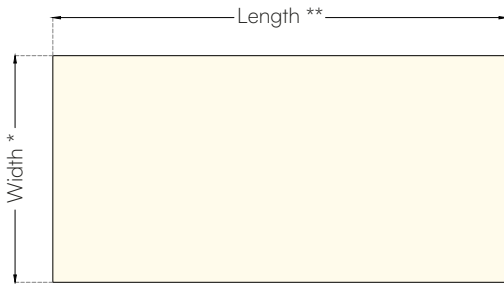

Line of ultra-thin transparent glass-like panels with uniform light emission, completely clear when off, completely diffused when on, lighting up on both sides.

Technical Specs

INPUT VOLTAGE	24V DC
DRIVER	AC DC 24V DC OUTPUT (class 2 Power Unit)
DIMMABILITY	YES by all existing systems (0-10V, Dali, DMX, ELV/MLV, Lutron Ecosystem, ...)
POWER CONSUMPTION	4.5 W/ft - 14 W/mt of perimeter
LUMEN DELIVERED	290 lm per linear ft (890 lm per linear meter) of perimeter
IP GRADE	IP 40 - suitable for Dry Location - or IP54 (Damp location) under request
CRI	> 95
WEIGHT	5.7 lbs/sq. ft (25 Kg/sq. mt)
LIFE TIME	70.000 hrs
WARRANTY	3 Years (36 months)
CERTIFICATIONS	 <ul style="list-style-type: none"> • Ceiling surface Mounted • Ceiling recessed Type IC Inherently protected • Wall surface Mounted • Storage Area of a Clothes Closet

Size

RECTANGLE (R)

CUSTOM (C)
(Need CAD drawings)

* Custom Width: from 1 FT to 4 FT
from 304,8 mm to 1219,2 mm

** Custom Length: from 1 FT to 10 FT
from 304,8 mm to 3048 mm

Photometric

Option A - with cable from the thickness